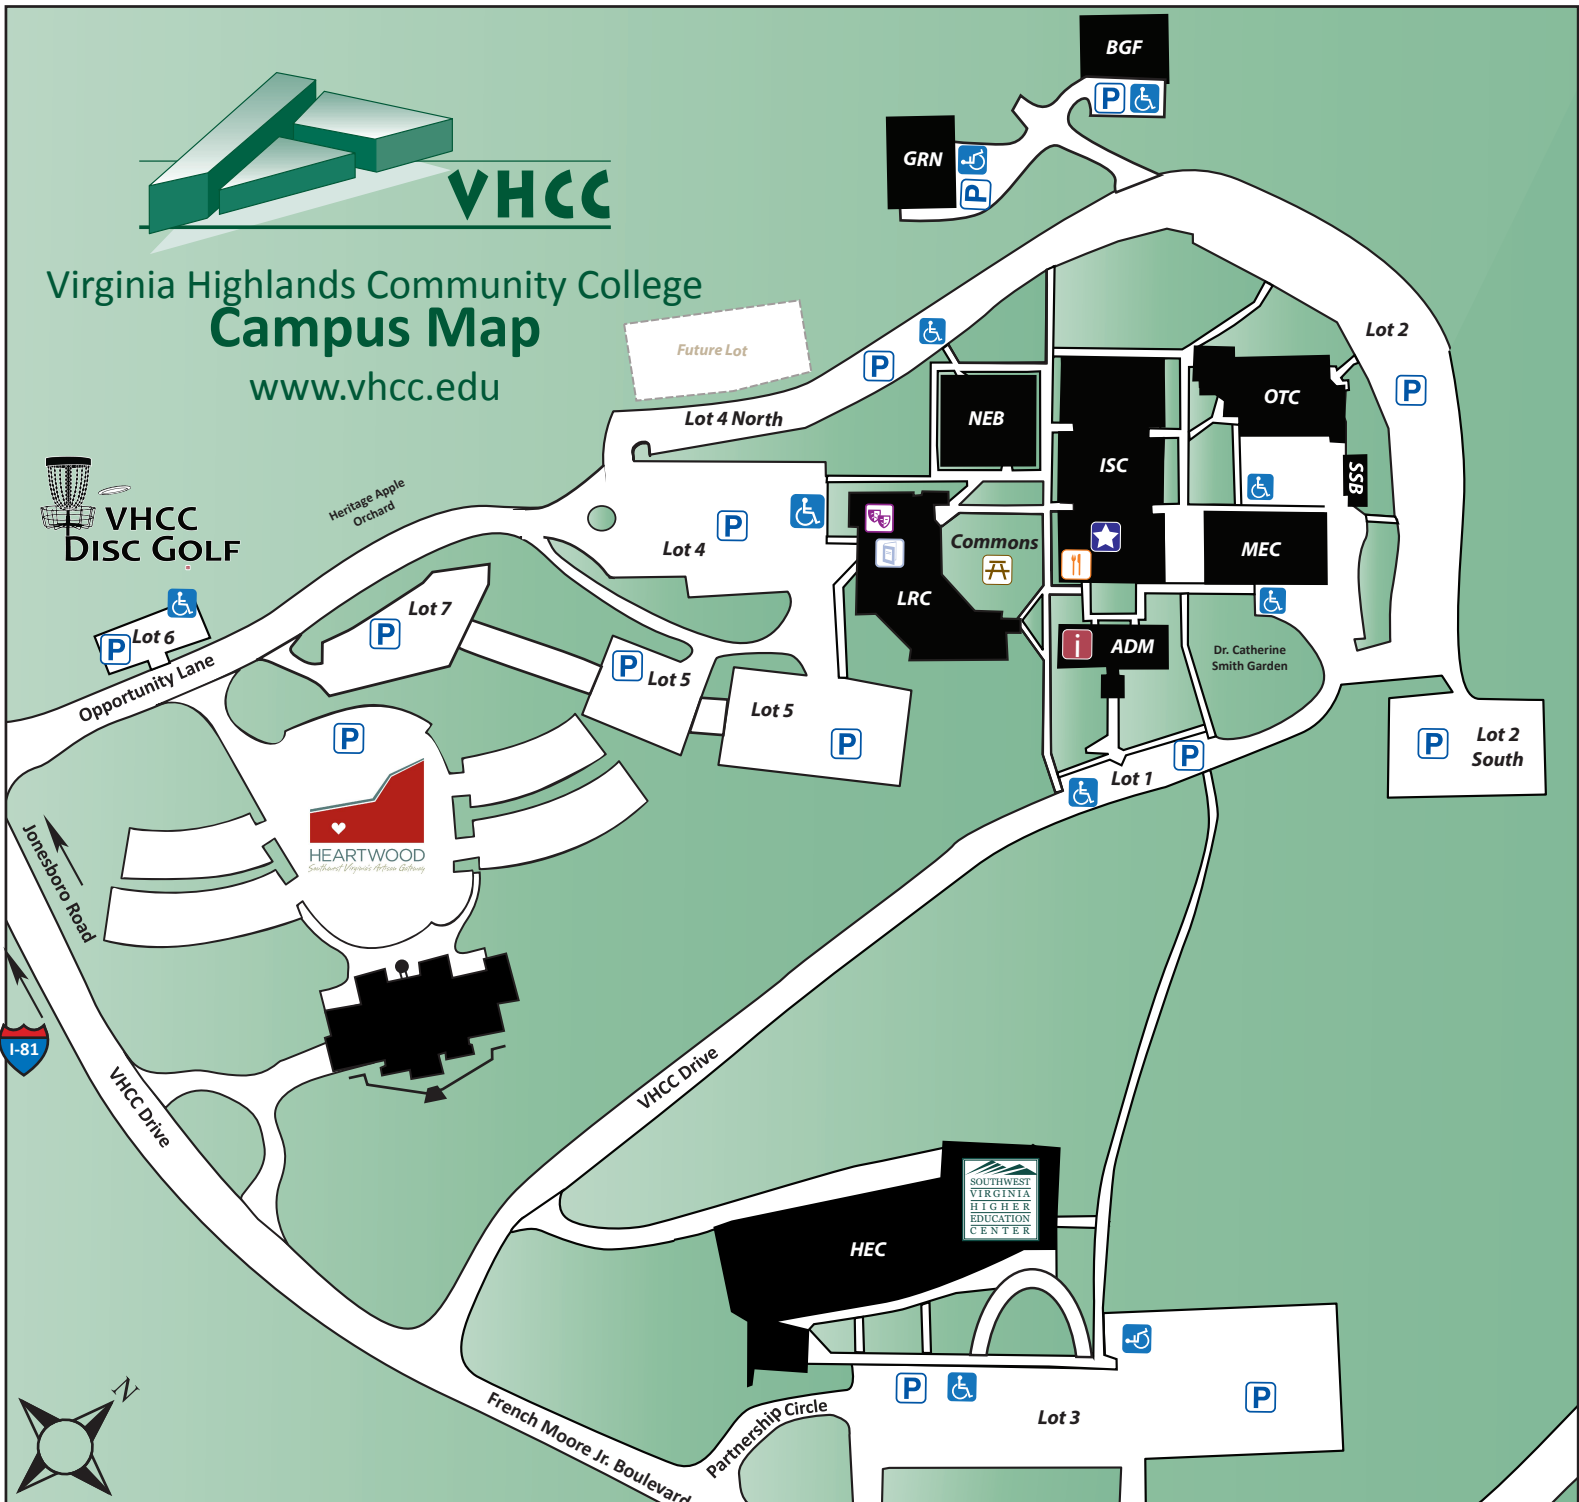

MAP KEY TO CAMPUS

- **ADM • Administration Building**
  100 VHCC Drive
  Rooms 100-123
  Reception Desk
  Business Office
  Workforce Training and Continuing Education
- **BGF • Buildings and Grounds Facility**
- **GRN • Treadwell - Jones Greenhouse**
- **HEC • Southwest Virginia Higher Education Center**
- **ISC • Instruction and Student Center**
  130 VHCC Drive
  Rooms 100-155
  Admissions
  Financial Aid
  Academic Counselors
  Campus Police/First Aid
  Career & Transfer Center
  Wolves' Den/Game Room
  Student Success Center
  Project Excel

- **LRC • Learning Resource Center**
  110 Opportunity Lane
  Rooms 100's 1st Floor - 200's 2nd Floor
  Educational Foundation, Inc.
  Institutional Advancement
  Library
  Learning Center/Tutoring Center
  Keyser Aday Theatre
  Testing Center
  Wolf Grounds Coffee Shop
- **MEC • Mechanical Education Building**
  150 VHCC Drive
  Rooms 101-121
  Small Business Development Center (SBDC)
  Grants
  Buildings and Grounds
- **NEB • Nursing Education Building**
  120 Opportunity Lane
  Rooms 100's 1st Floor - 001-008 2nd Floor
  Nursing & Allied Health Division
- **OTC • Occupational/Technical Center**
  160 Opportunity Lane
  Rooms 100's 1st Floor - 200's 2nd Floor
  Bookstore
  Mount Rogers Regional Adult Education
  Educational Talent Search/Upward Bound
  Copy Center
  Business, Humanities and Science Division
- **SSB • Storage & Surplus Building**

MAP KEY SYMBOLS

- [P] Parking Lot
- [i] Library
- [Star] Campus Police/First Aid
- [Theatre] Keyser Aday Theatre
- [i] Receptionist
- [Bar] Future Sites
- [Wolves] Wolves' Den (Snack Bar)
- [Wheelchair] Handicapped Parking
- [Commons] Commons
- [Heartwood] VHCC Disc Golf
- [Heartwood] Heartwood

CAMPUS PHONE NUMBERS

Main Number	(276)739-2400
Main Fax Number	(276)739-2590
Admissions	(276)739-2414
Bookstore	(276)739-2504
Business Office	(276)739-2501
Buildings & Grounds	Cell: (276)614-8383 Office: (276)739-2510
Campus Police	Cell: (276)614-8282 Office: (276)739-2448
Career and Transfer Center	(276)739-2434
Workforce Training & Continuing Education	(276)739-2430
Educational Foundation, Inc.	(276)739-2449
Financial Aid	(276)739-2555
Institutional Advancement	(276)739-2449
Library	(276)739-2542
Project Excel	(276)739-2479
Student Success Center	(276)739-2438