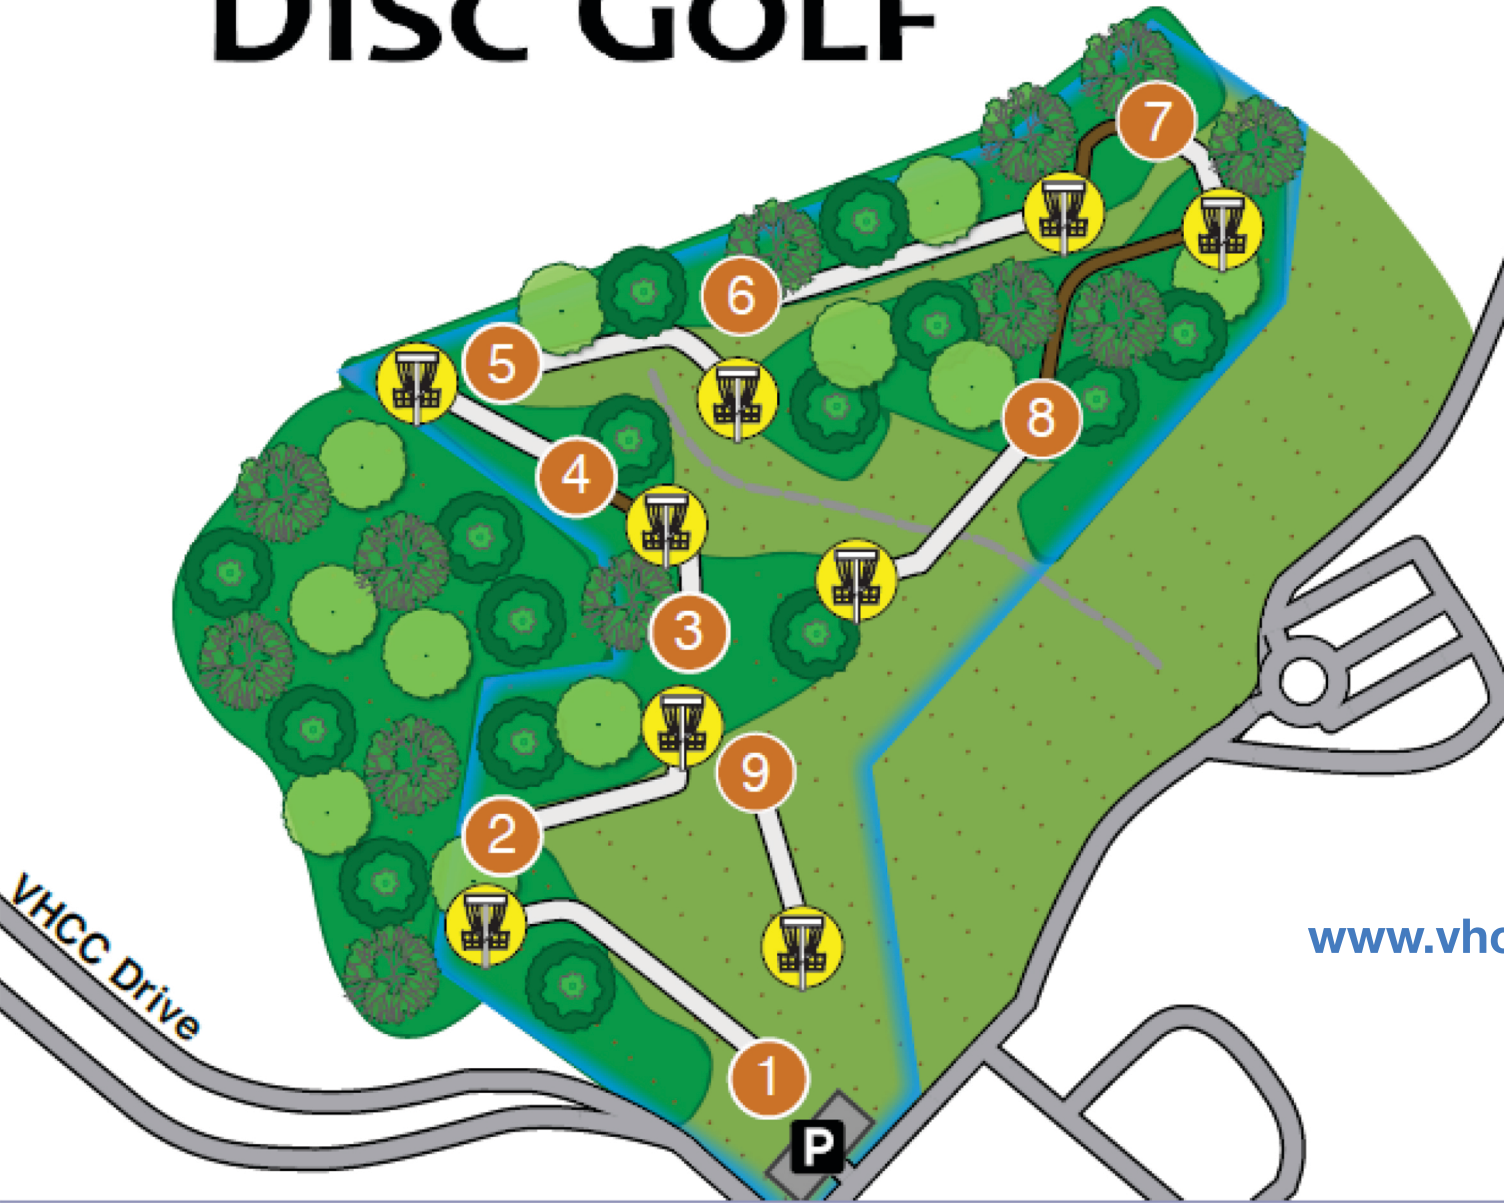

# VHCC DISC GOLF

## Course Key

-  Basket
-  Start of Hole
-  Projected Flight Path
-  Drain
-  Dirt Walking Path
-  Street
-  Course Boundry
-  Trees
-  Grass
-  Parking

[www.vhcc.edu/disc-golf-course](http://www.vhcc.edu/disc-golf-course)